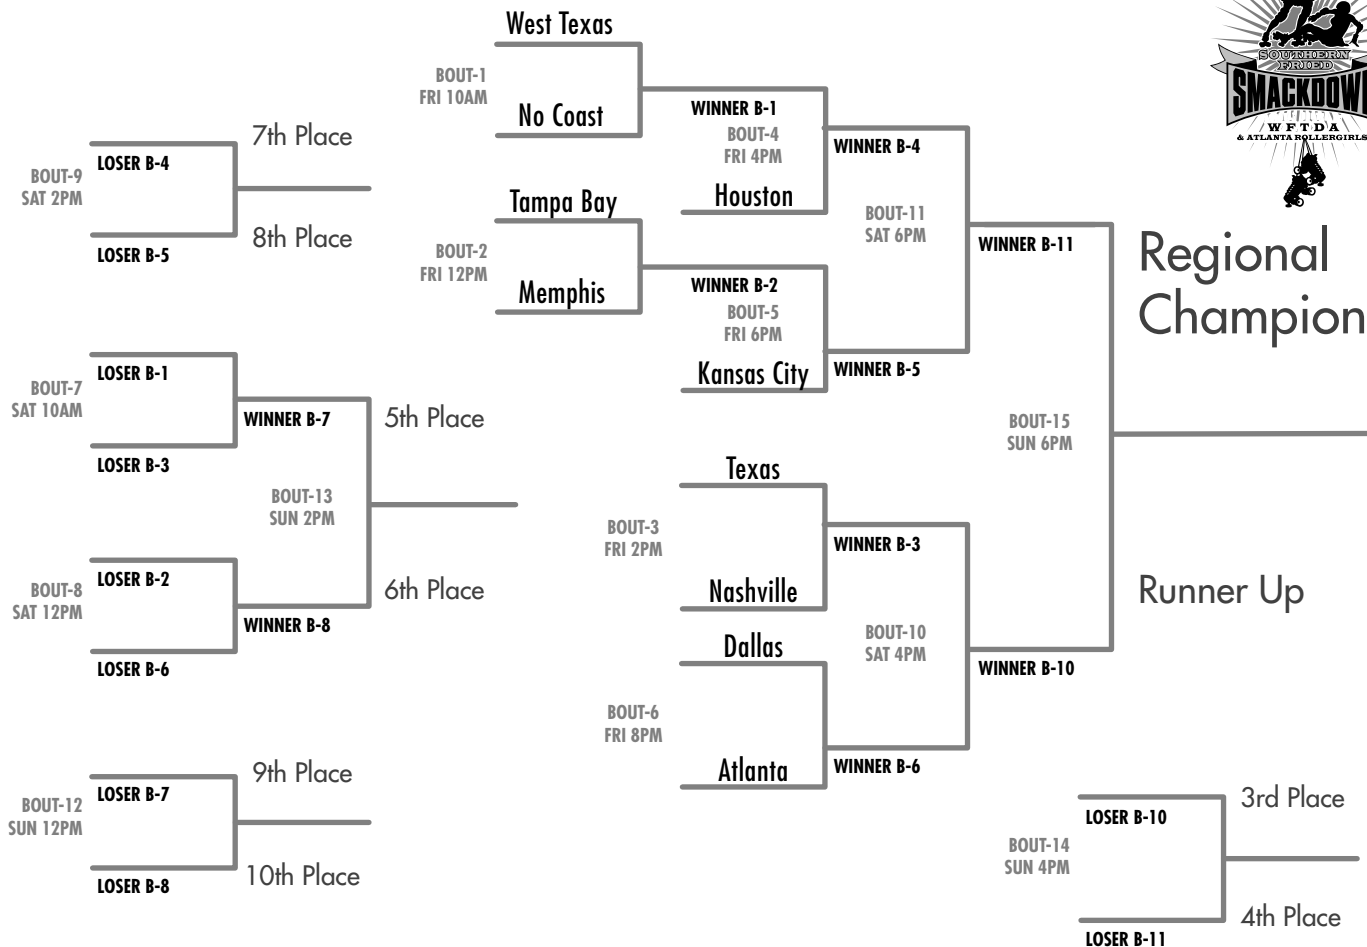

WFTDA Regional Tournament Structure 2009

WFTDA National Tournament Structure 2009